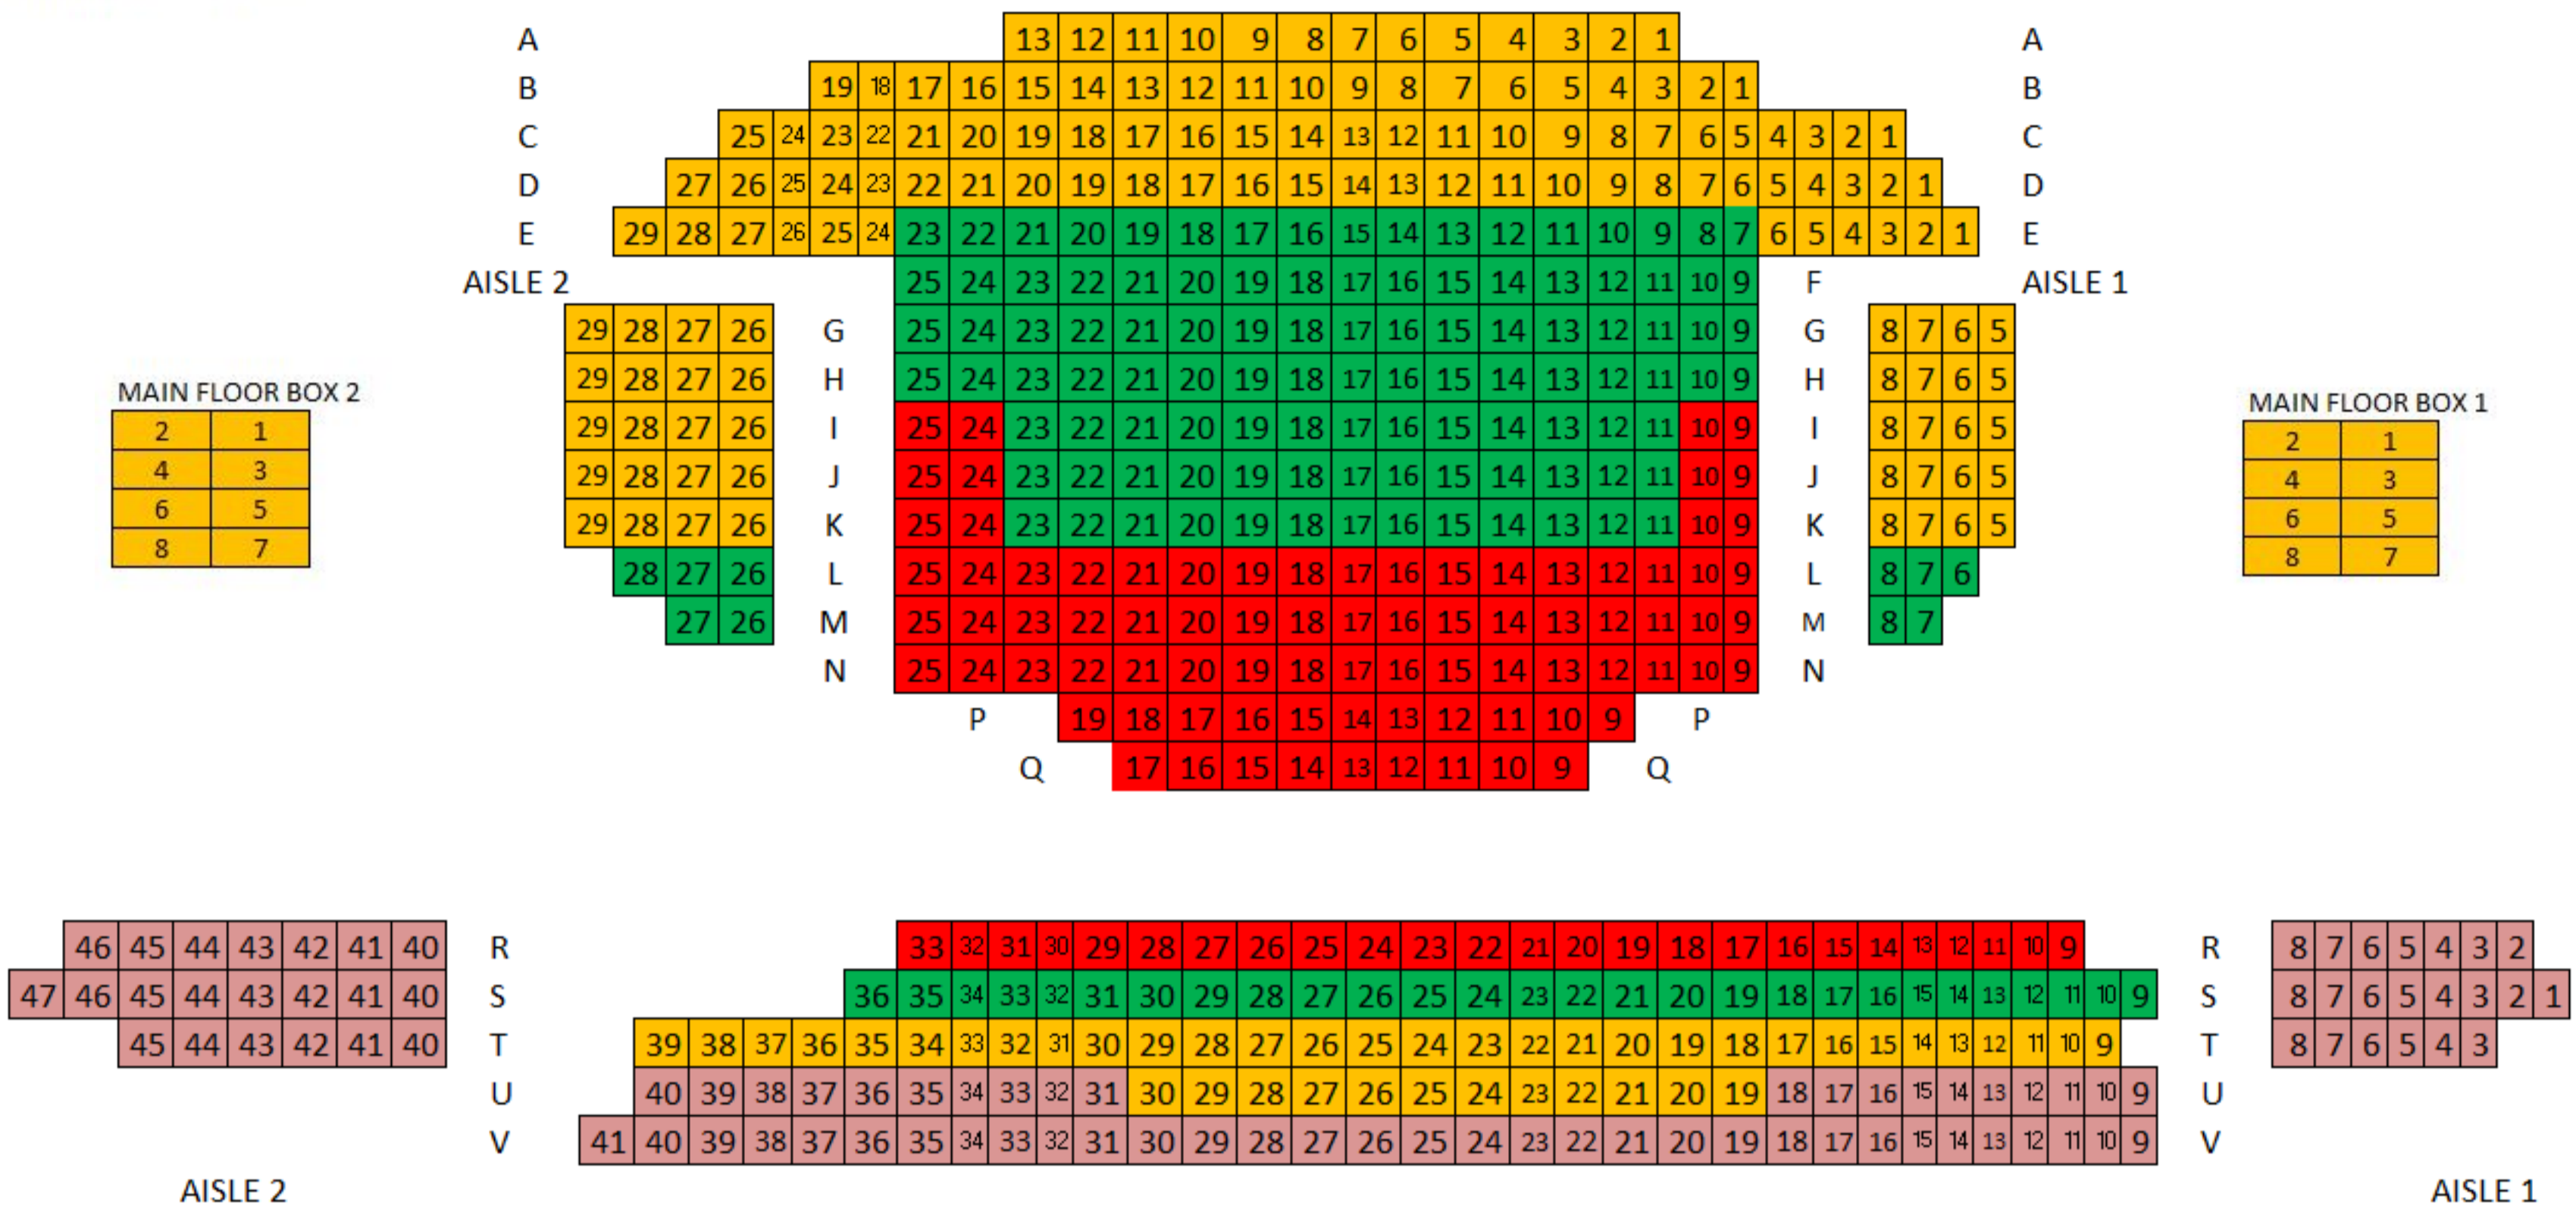

North Shore Center for the Performing Arts

**Seat categories**

MAIN FLOOR

STAGE

North Shore Center for the Performing Arts

BALCONY

STAGE